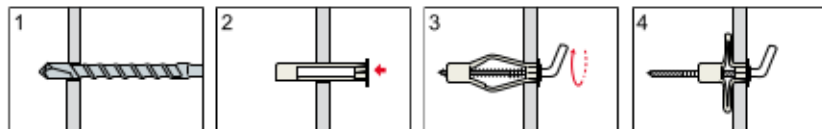

## Nylon plug for cavity fixings with accessories

Cheville en nylon pour corps creux et accessoires

## White zinc plated accessories

Accessoires zingué blanc

Code	Plug Cheville Ø x L	Accessory Accessoire	Pkg.	Outerbox Cond.
62400b08040	8x40	A	100	1000
62401b08040	8x40	B	100	1000
62402b08040	8x40	C	100	1000
62403b08040	8x40	D	100	1000
62404b08040	8x40	E	100	1000