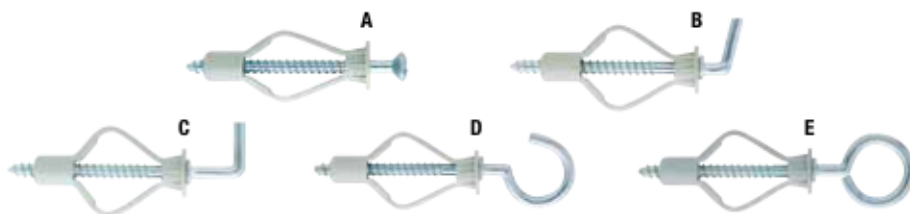

## Nylon plug for cavity fixings with accessories

Cheville en nylon pour corps creux et accessoires

## White zinc plated accessories

Accessoires zingué blanc

Code	Plug Cheville Ø x L	Accessory Accessoire	Pkg.	Outerbox Cond.
62400b08040	8x40	A	100	1000
62401b08040	8x40	B	100	1000
62402b08040	8x40	C	100	1000
62403b08040	8x40	D	100	1000
62404b08040	8x40	E	100	1000